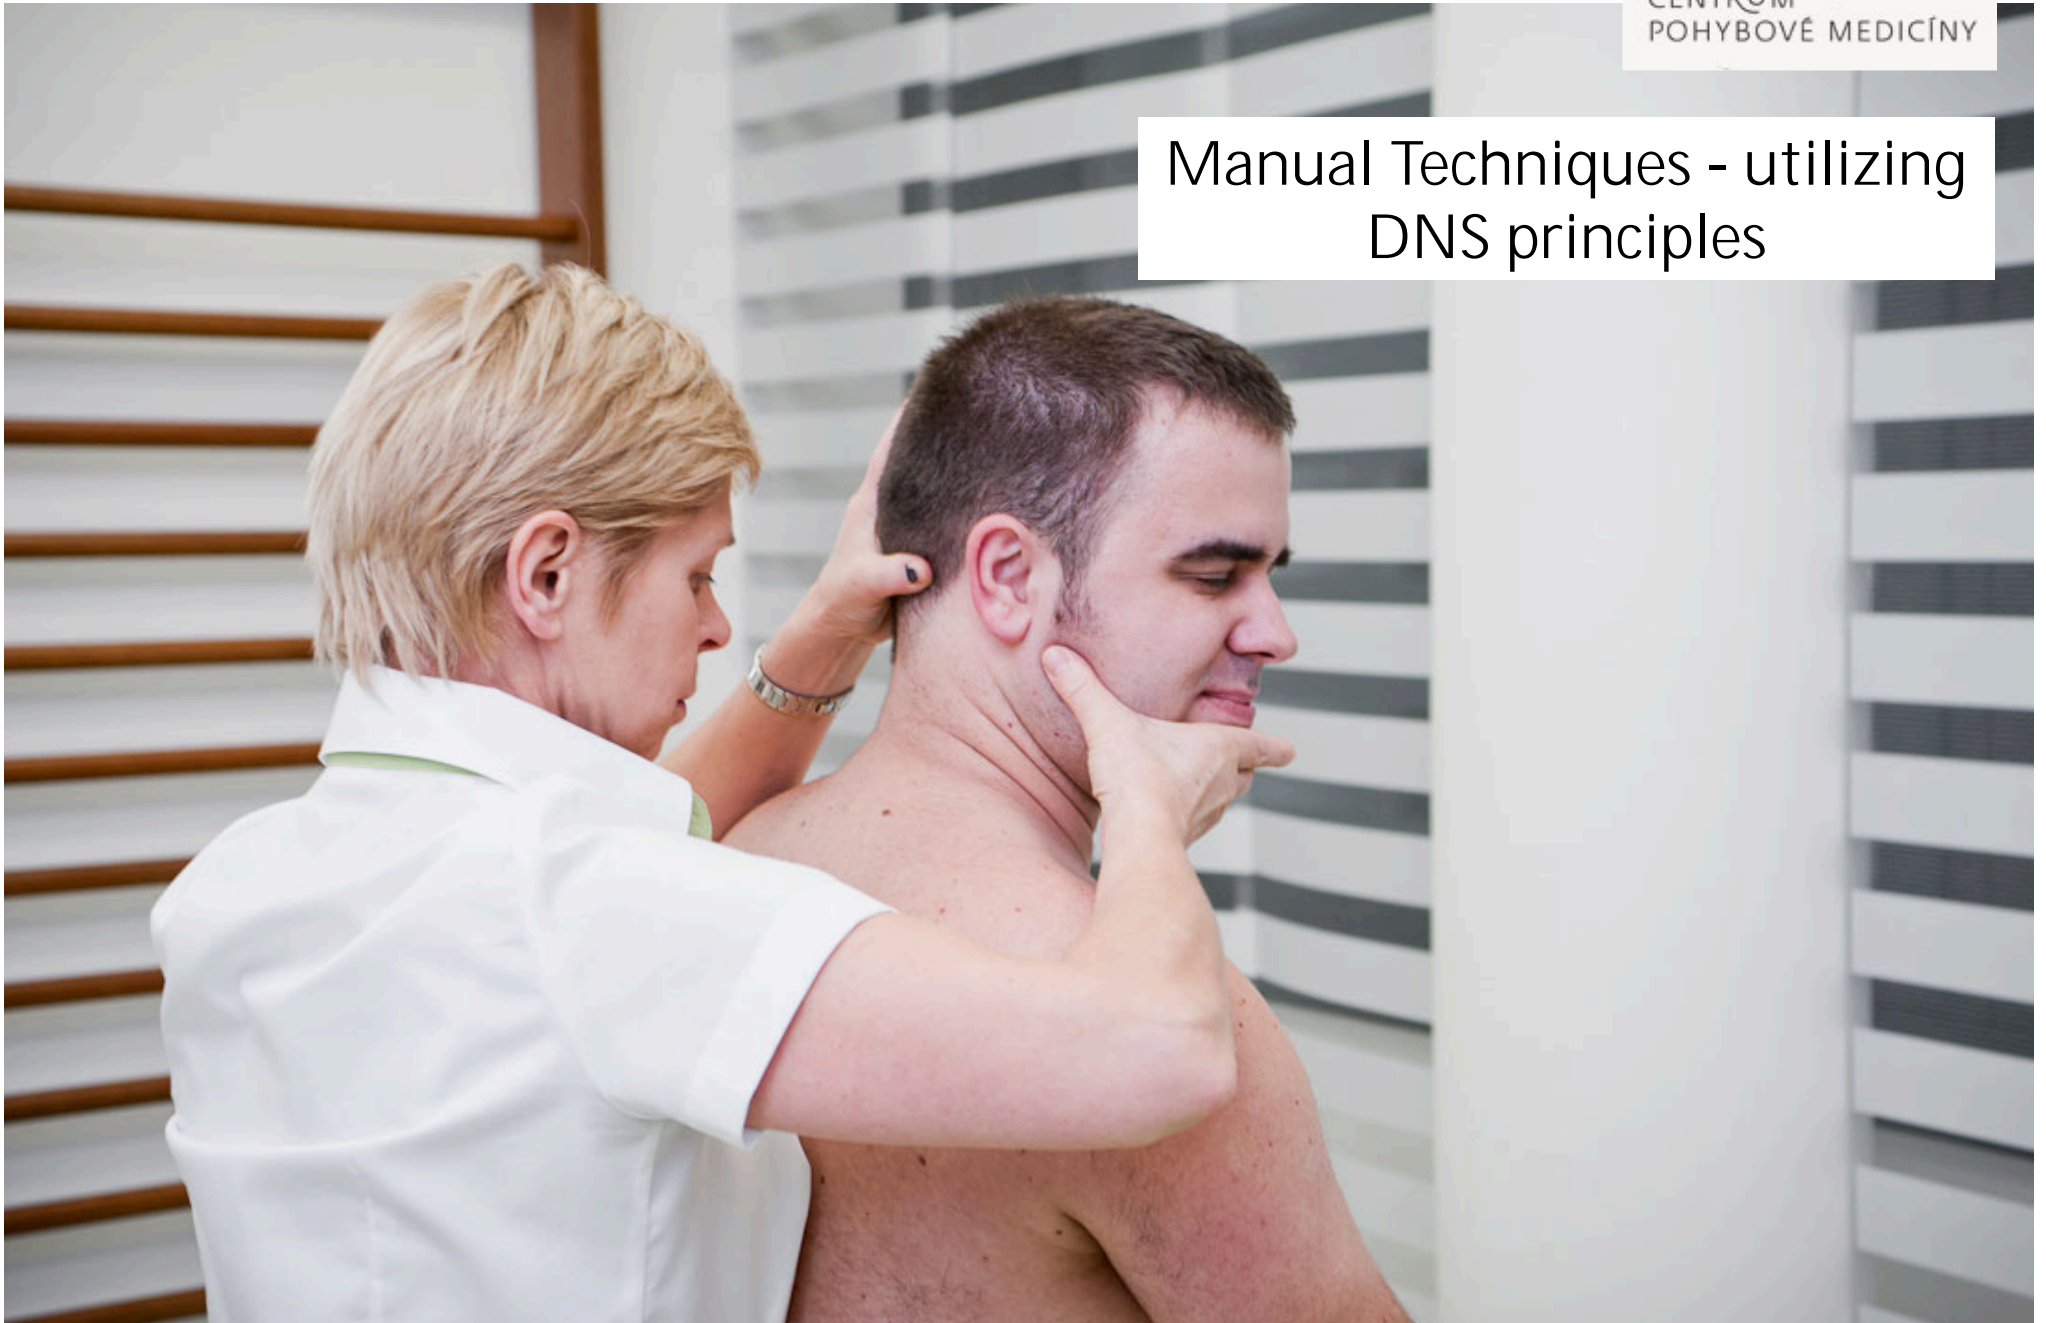

Manual Techniques - utilizing
DNS principles